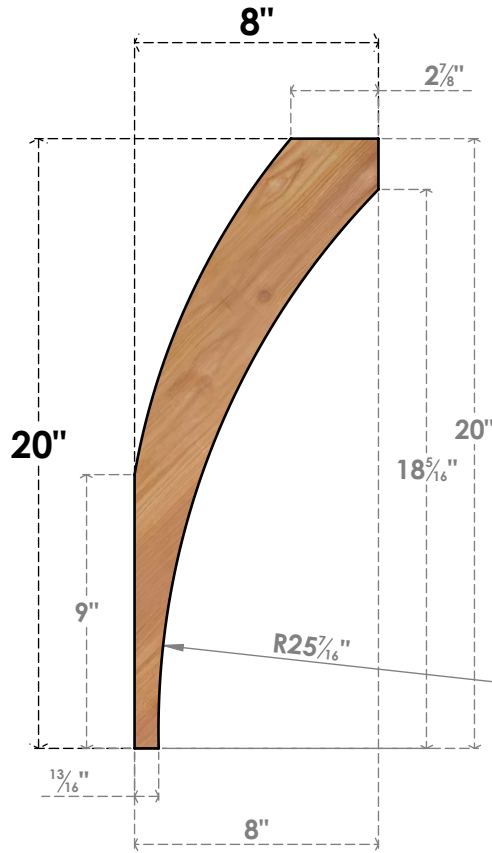

BRC04X08X20THR00SWR

3 1/2"W X 8"D X 20"H THORTON SMOOTH BRACE, WESTERN RED CEDAR

SIDE

FRONT

EKENA MILLWORK
 2300 WEST MAIN ST.
 CLARKSVILLE, TX 75426
 TOLL FREE: 866-607-0453
 WWW.EKENAMILLWORK.COM

NOTES

1. INSTALLATION TO BE COMPLETED IN ACCORDANCE WITH MANUFACTURER'S SPECIFICATIONS.
2. DRAWING MAY NOT BE TO SCALE
3. THIS DRAWING IS INTENDED FOR DESIGN AND PLANNING PURPOSES ONLY.
4. ALL INFORMATION CONTAINED HEREIN WAS CURRENT AT THE TIME OF DEVELOPMENT BUT MUST BE REVIEWED AND APPROVED BY THE PRODUCT MANUFACTURER TO BE CONSIDERED ACCURATE.
5. PRODUCTS ARE NOT KILN DRIED. THIS ITEM IS UNIQUE AND WILL CONTAIN THE NATURAL VARIATIONS THAT THE WOOD SPECIES OFFERS. THIS MAY RESULT IN VARIATIONS UP TO 1/4"